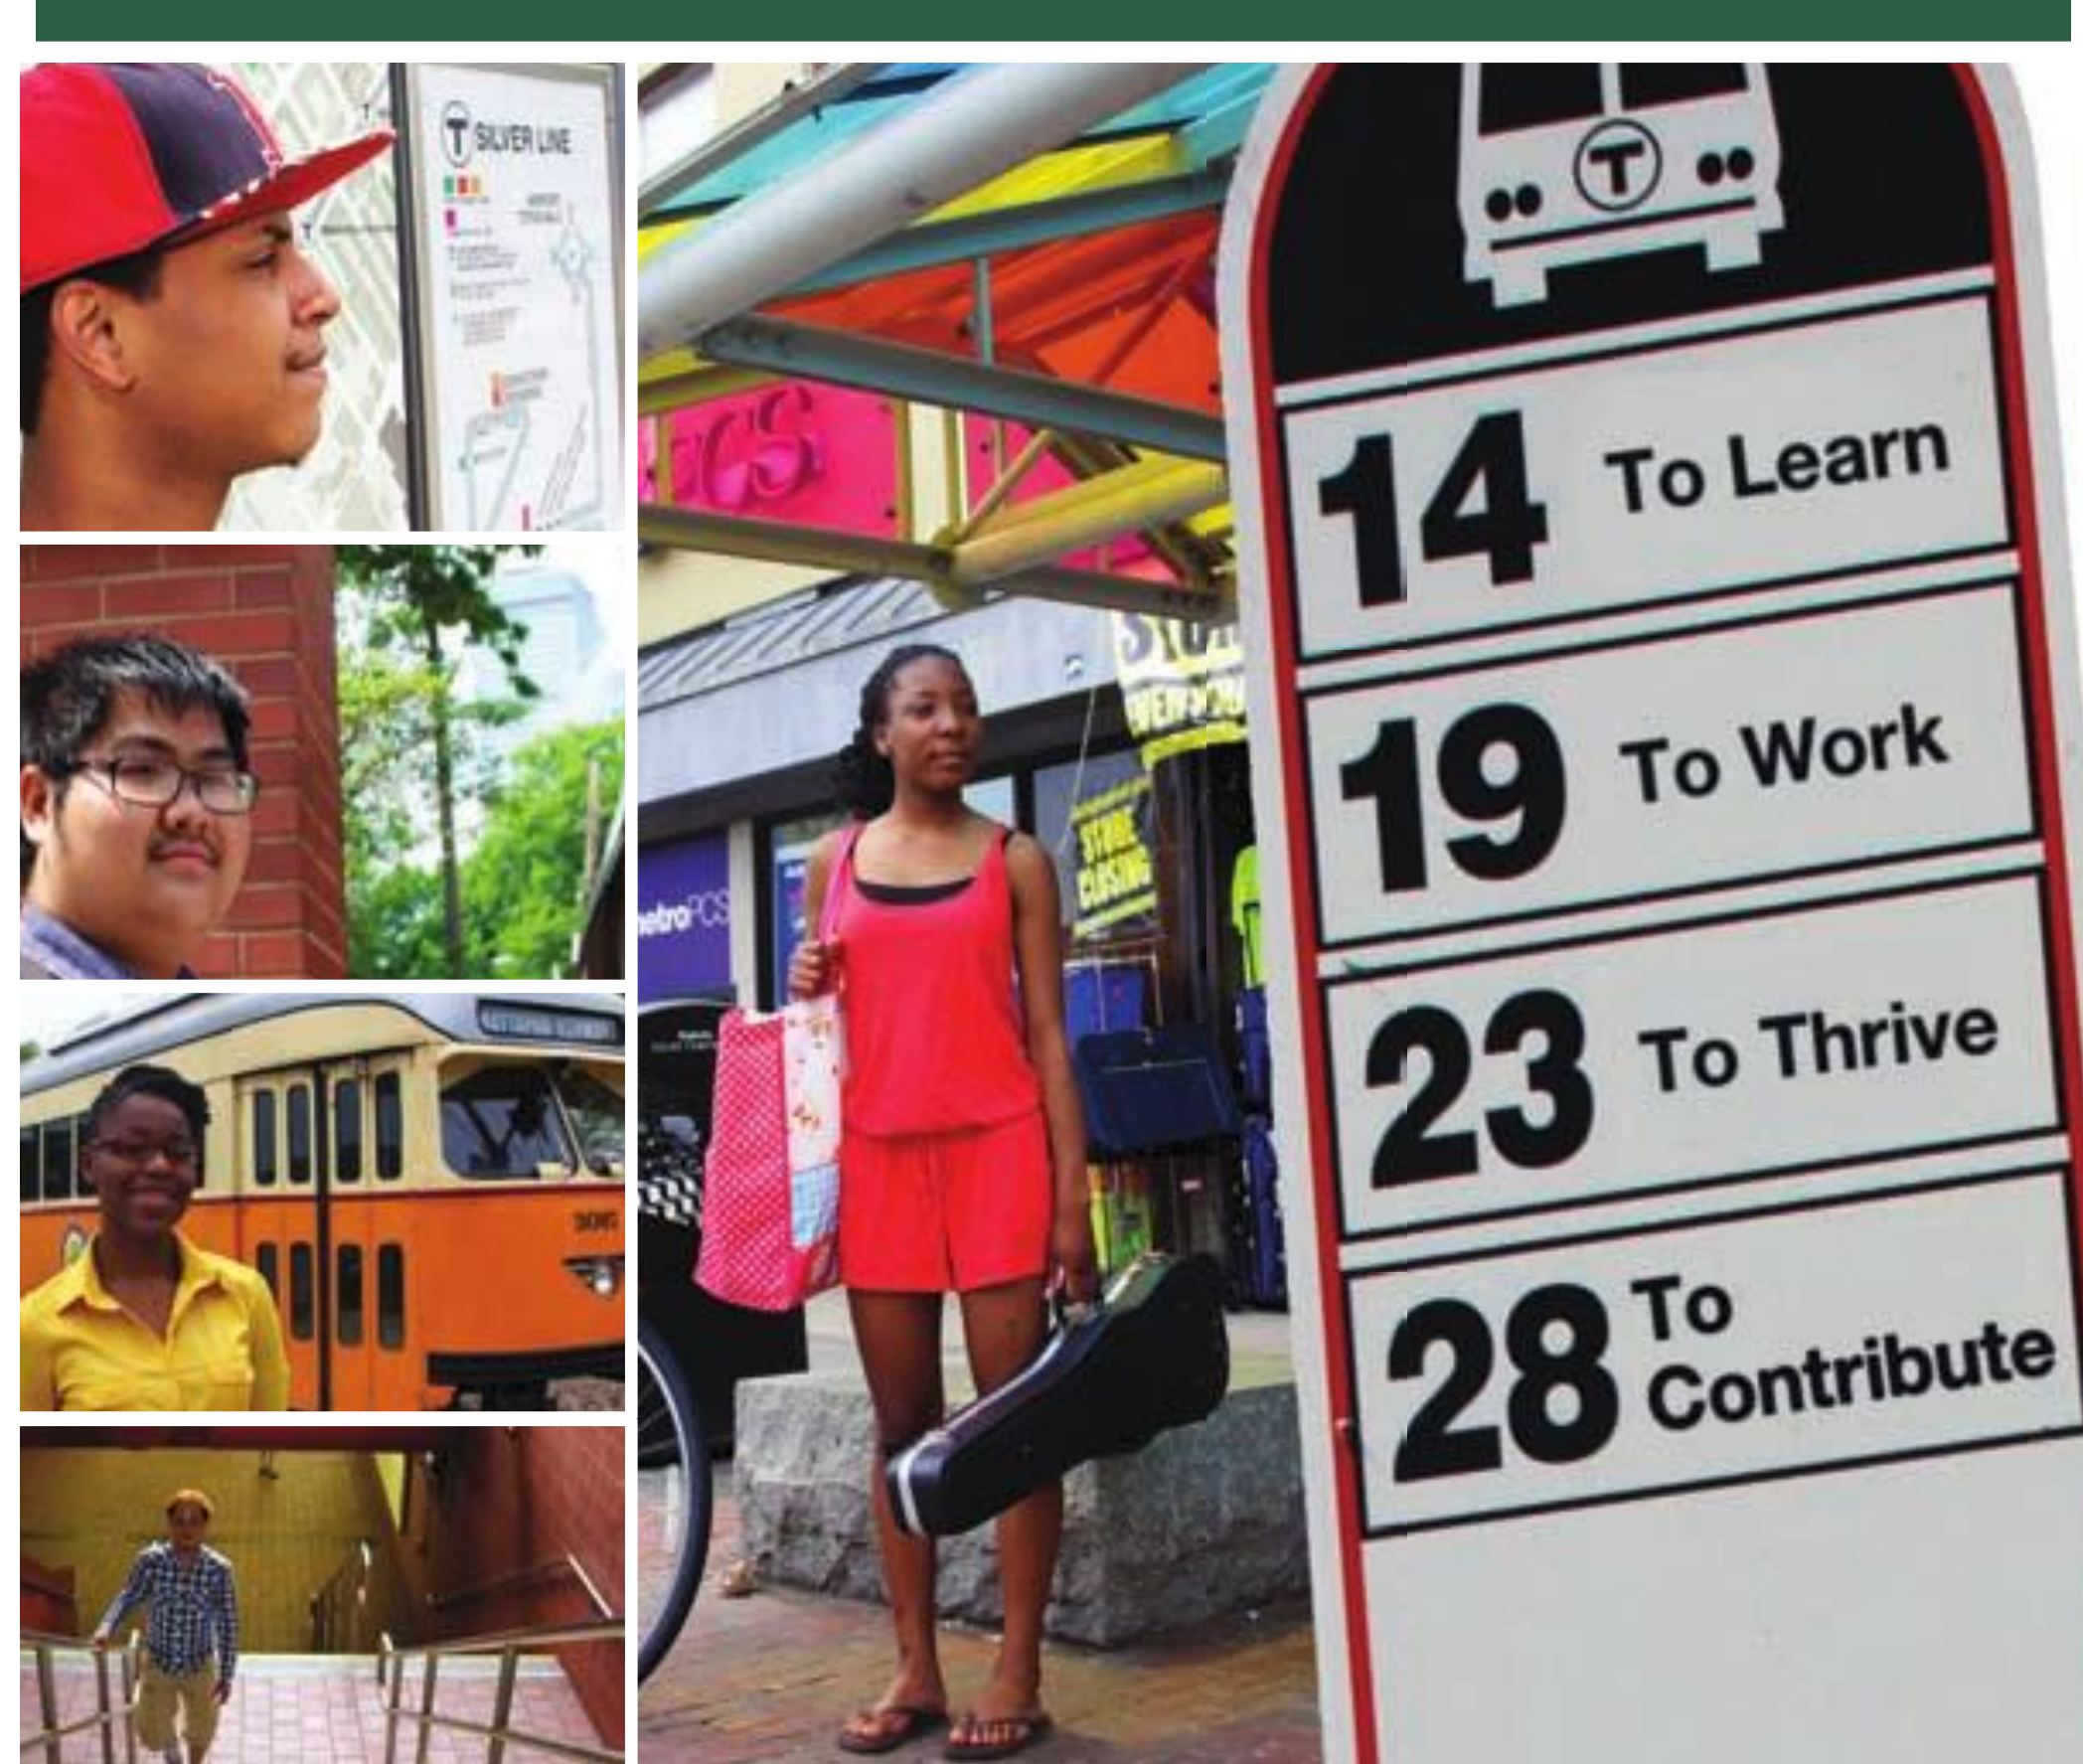

Too many of us simply can't afford to ride.

OPPORTUNIT

Youth riders, the affordability crisis, and the Youth Pass solution.

By YOUTH WAY ON THE MBTA
June 2011

Building Power for Environmental Justice

Impact of the Report

We released the report in June 2011 with a week of actions, including creative "Youth Pass rides," a press conference, and a "Youth Riders Banquet."

The report and actions led to media attention from the Boston Globe, Boston Metro and Bay State Banner, as well as television and radio coverage.

At the Youth Riders Banquet, MBTA General Manager committed to work with us to

conduct a pilot research study of our proposed Youth Pass.

We are now using the report to win the creation of the Youth Pass during the MBTA's 2012 fare restructuring and to show the negative impacts of proposed fare hikes on young people.

We surveyed over 4,000 youth, age 12 to 21, in stations, public places, schools, and youth employment programs in Boston, Cambridge, Somerville, Chelsea, Quincy, Milton and Brookline. We also collected stories and testimony during dozens of workshops.